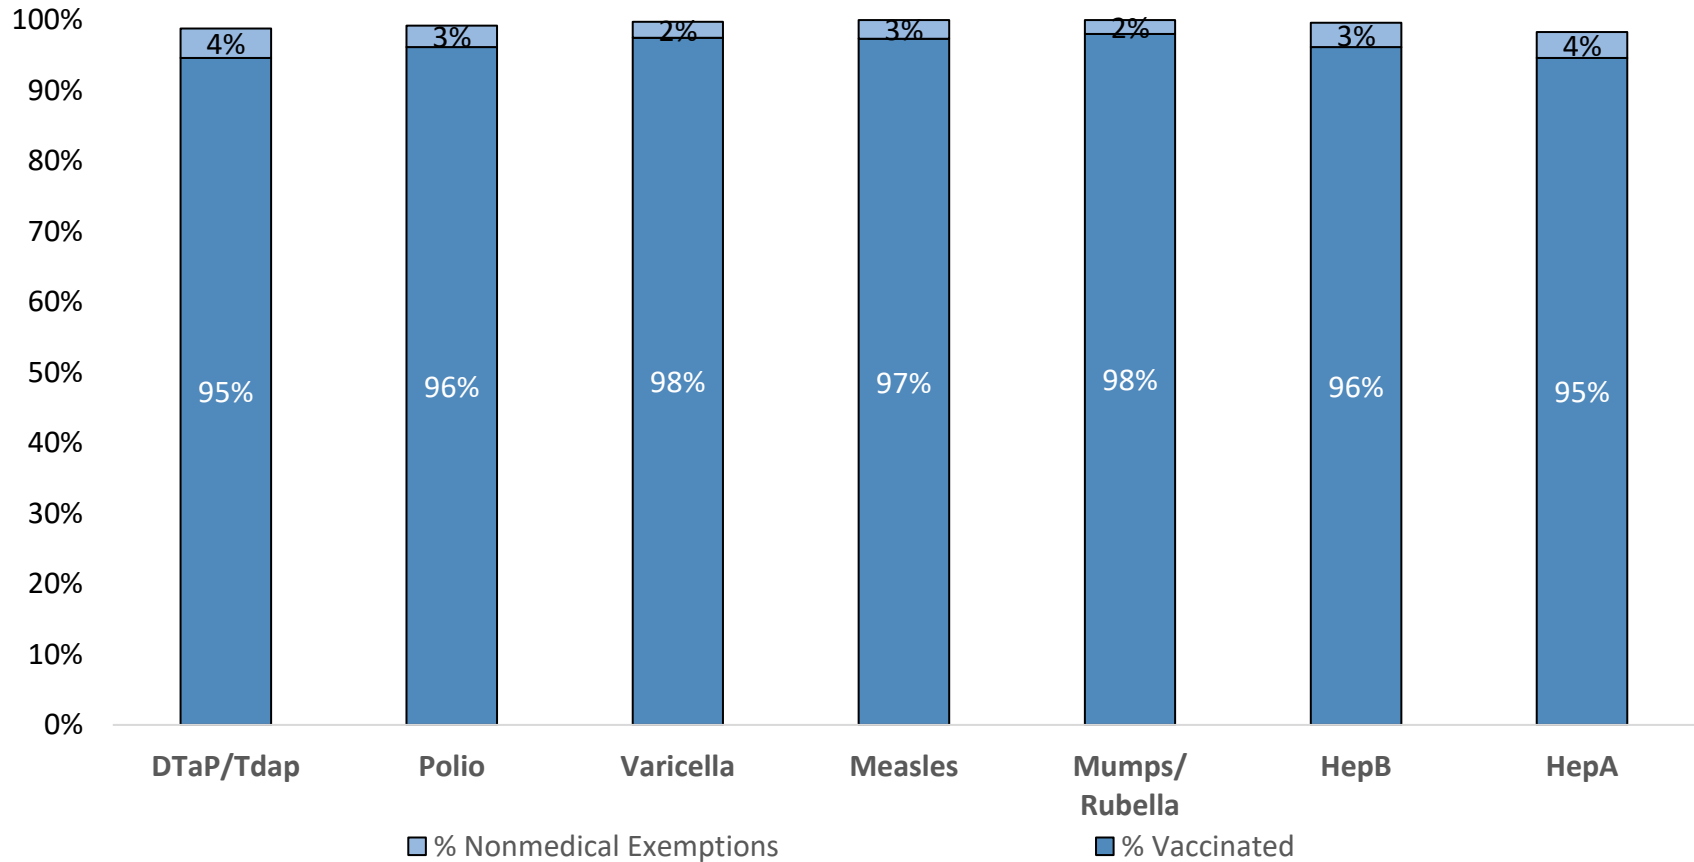

How many Students at Linus Pauling Middle School are vaccinated? March 2024*

Number of children at the school**:
 Percent of children with no immunization or exemption record:
 Percent of children with a medical exemption for one or more vaccine(s):

760

0%

0%

* Not all immunizations are required for all grades. These numbers may not total 100% if some children have medical exemptions, or are incomplete or in process with immunizations but do not need an exemption because they are on schedule.