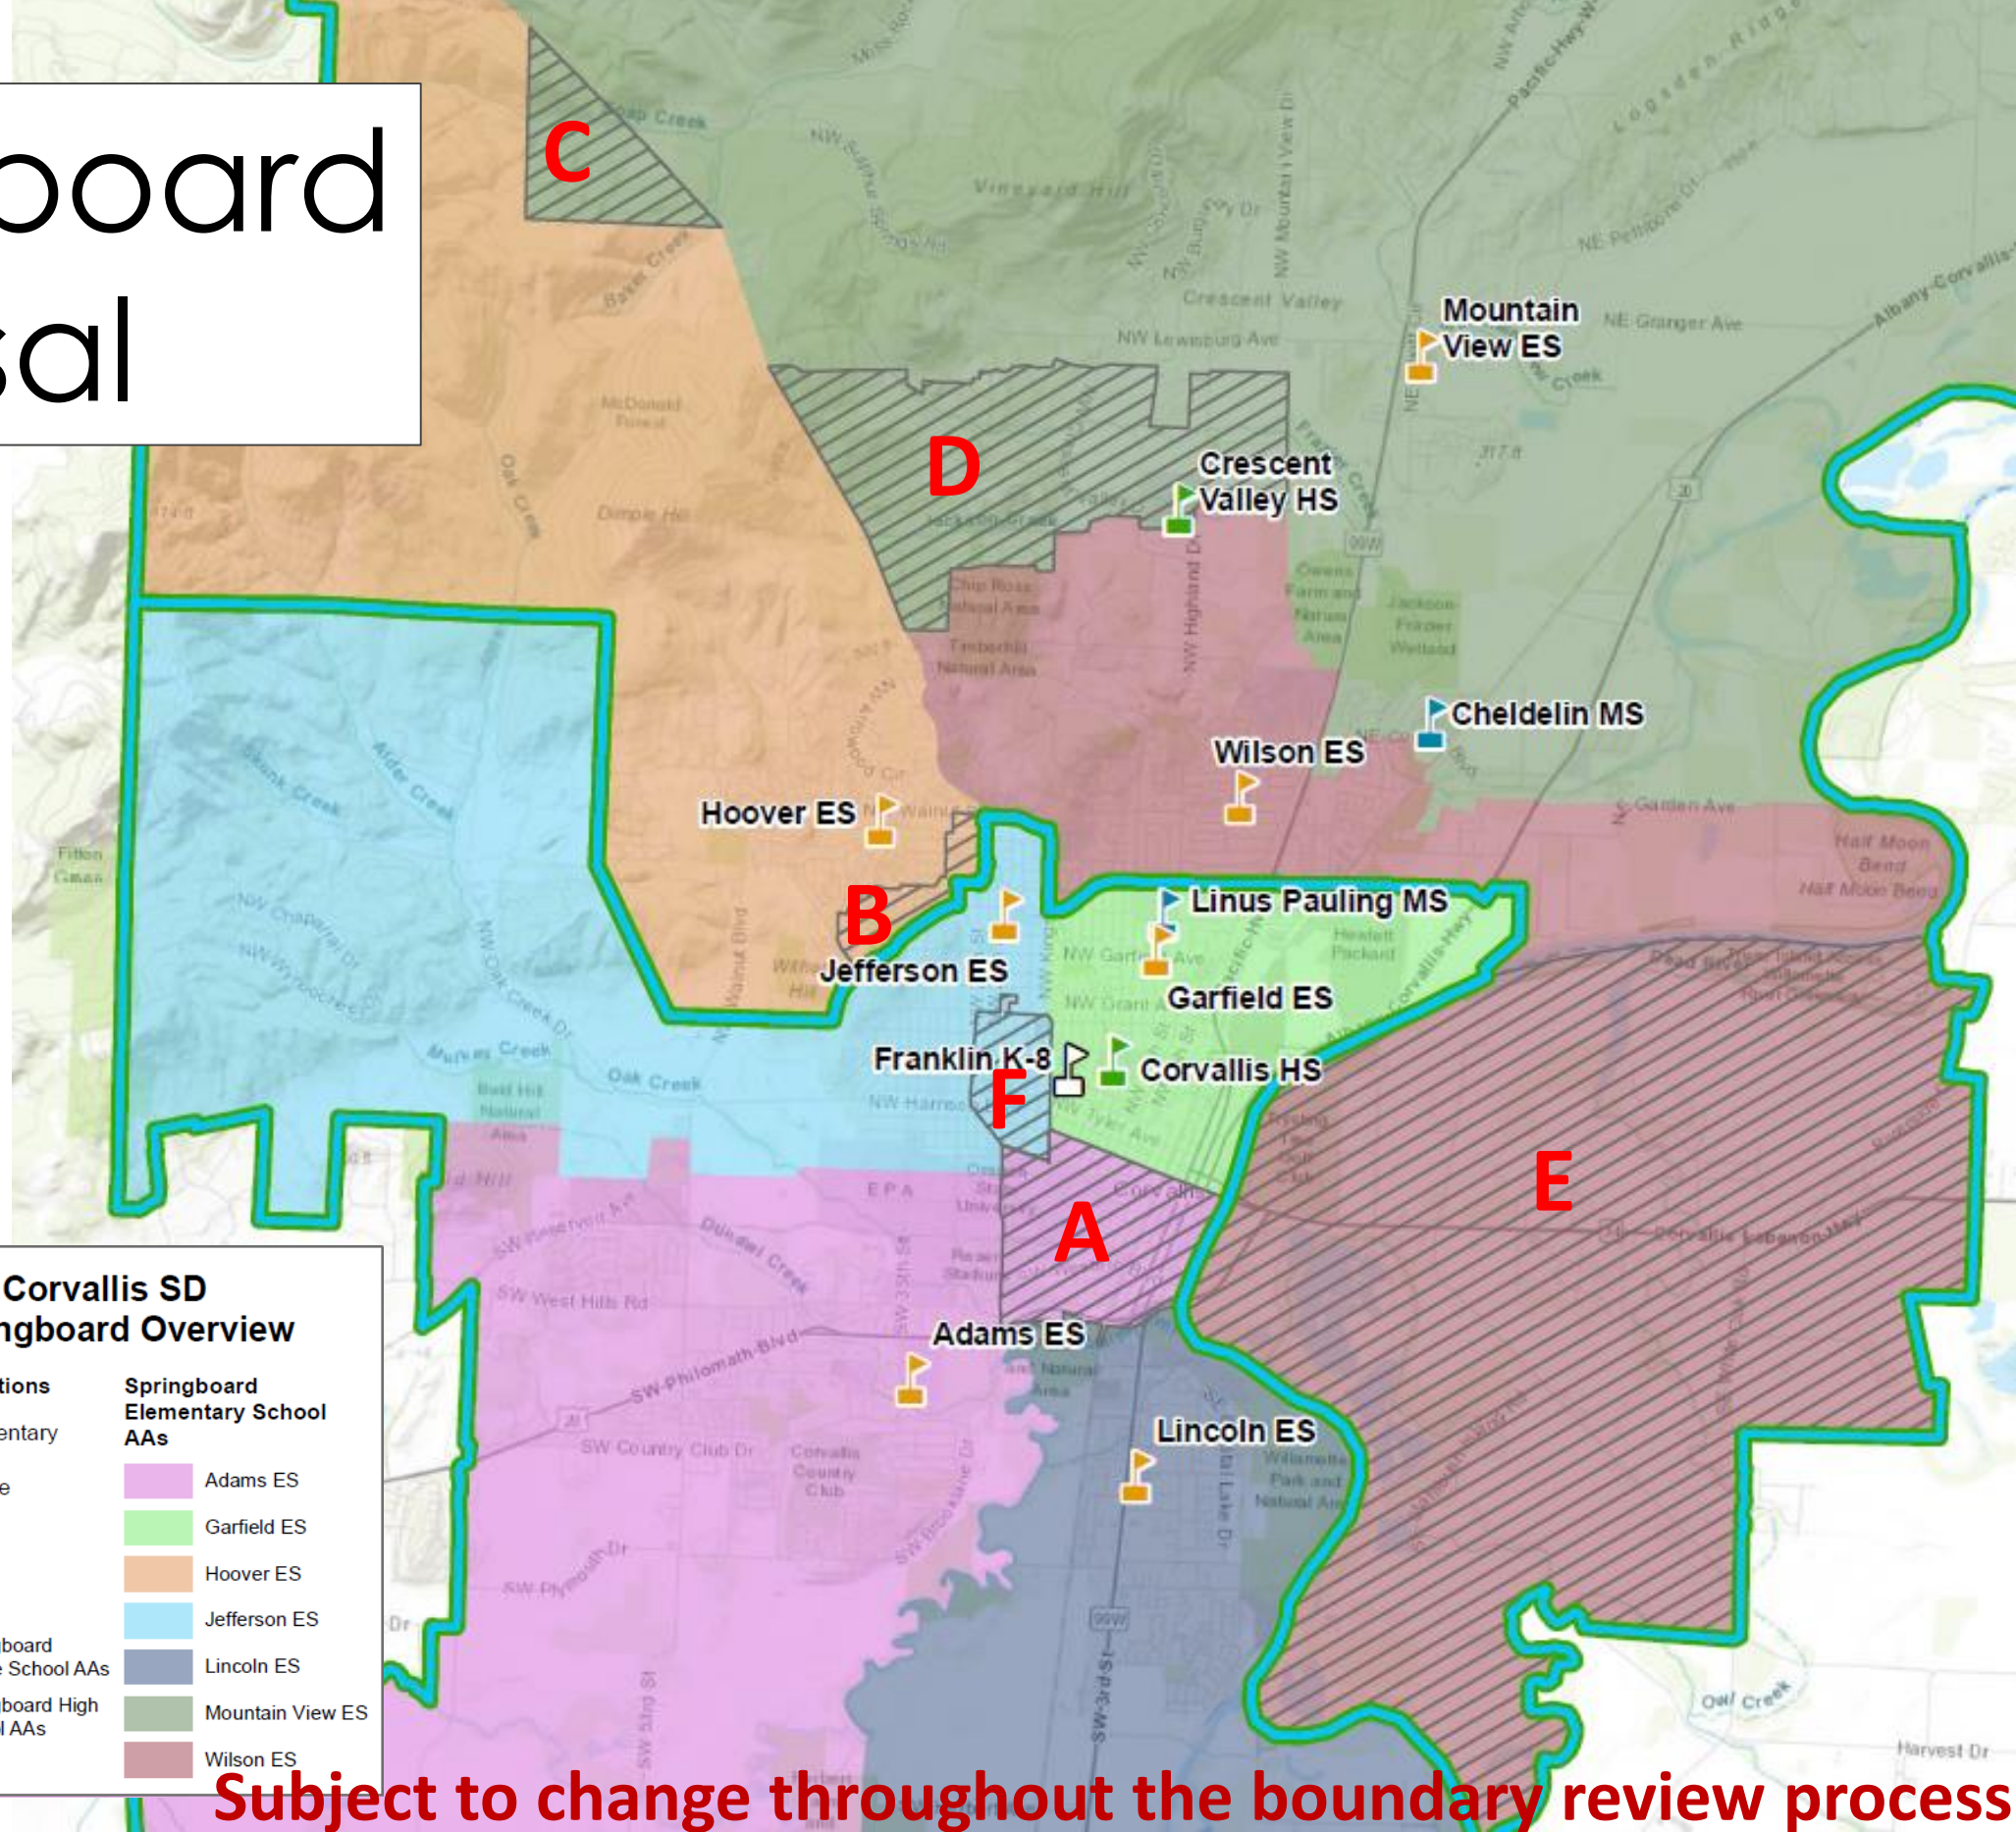

Existing Boundaries

Corvallis SD Existing Boundaries

School Locations		Existing Elementary School AAs	
	Elementary		Adams ES
	Middle		Garfield ES
	High		Hoover ES
	K-8		Jefferson ES
	Existing Middle School AAs		Lincoln ES
	Existing High School AAs		Mountain View ES
			Wilson ES

Springboard Proposal

Hashed areas illustrate areas that have changed

Corvallis SD Springboard Overview	
	Elementary
	Middle
	High
	K-8
	Springboard Middle School AAs
	Springboard High School AAs
	Adams ES
	Garfield ES
	Hoover ES
	Jefferson ES
	Lincoln ES
	Mountain View ES
	Wilson ES

Subject to change throughout the boundary review process