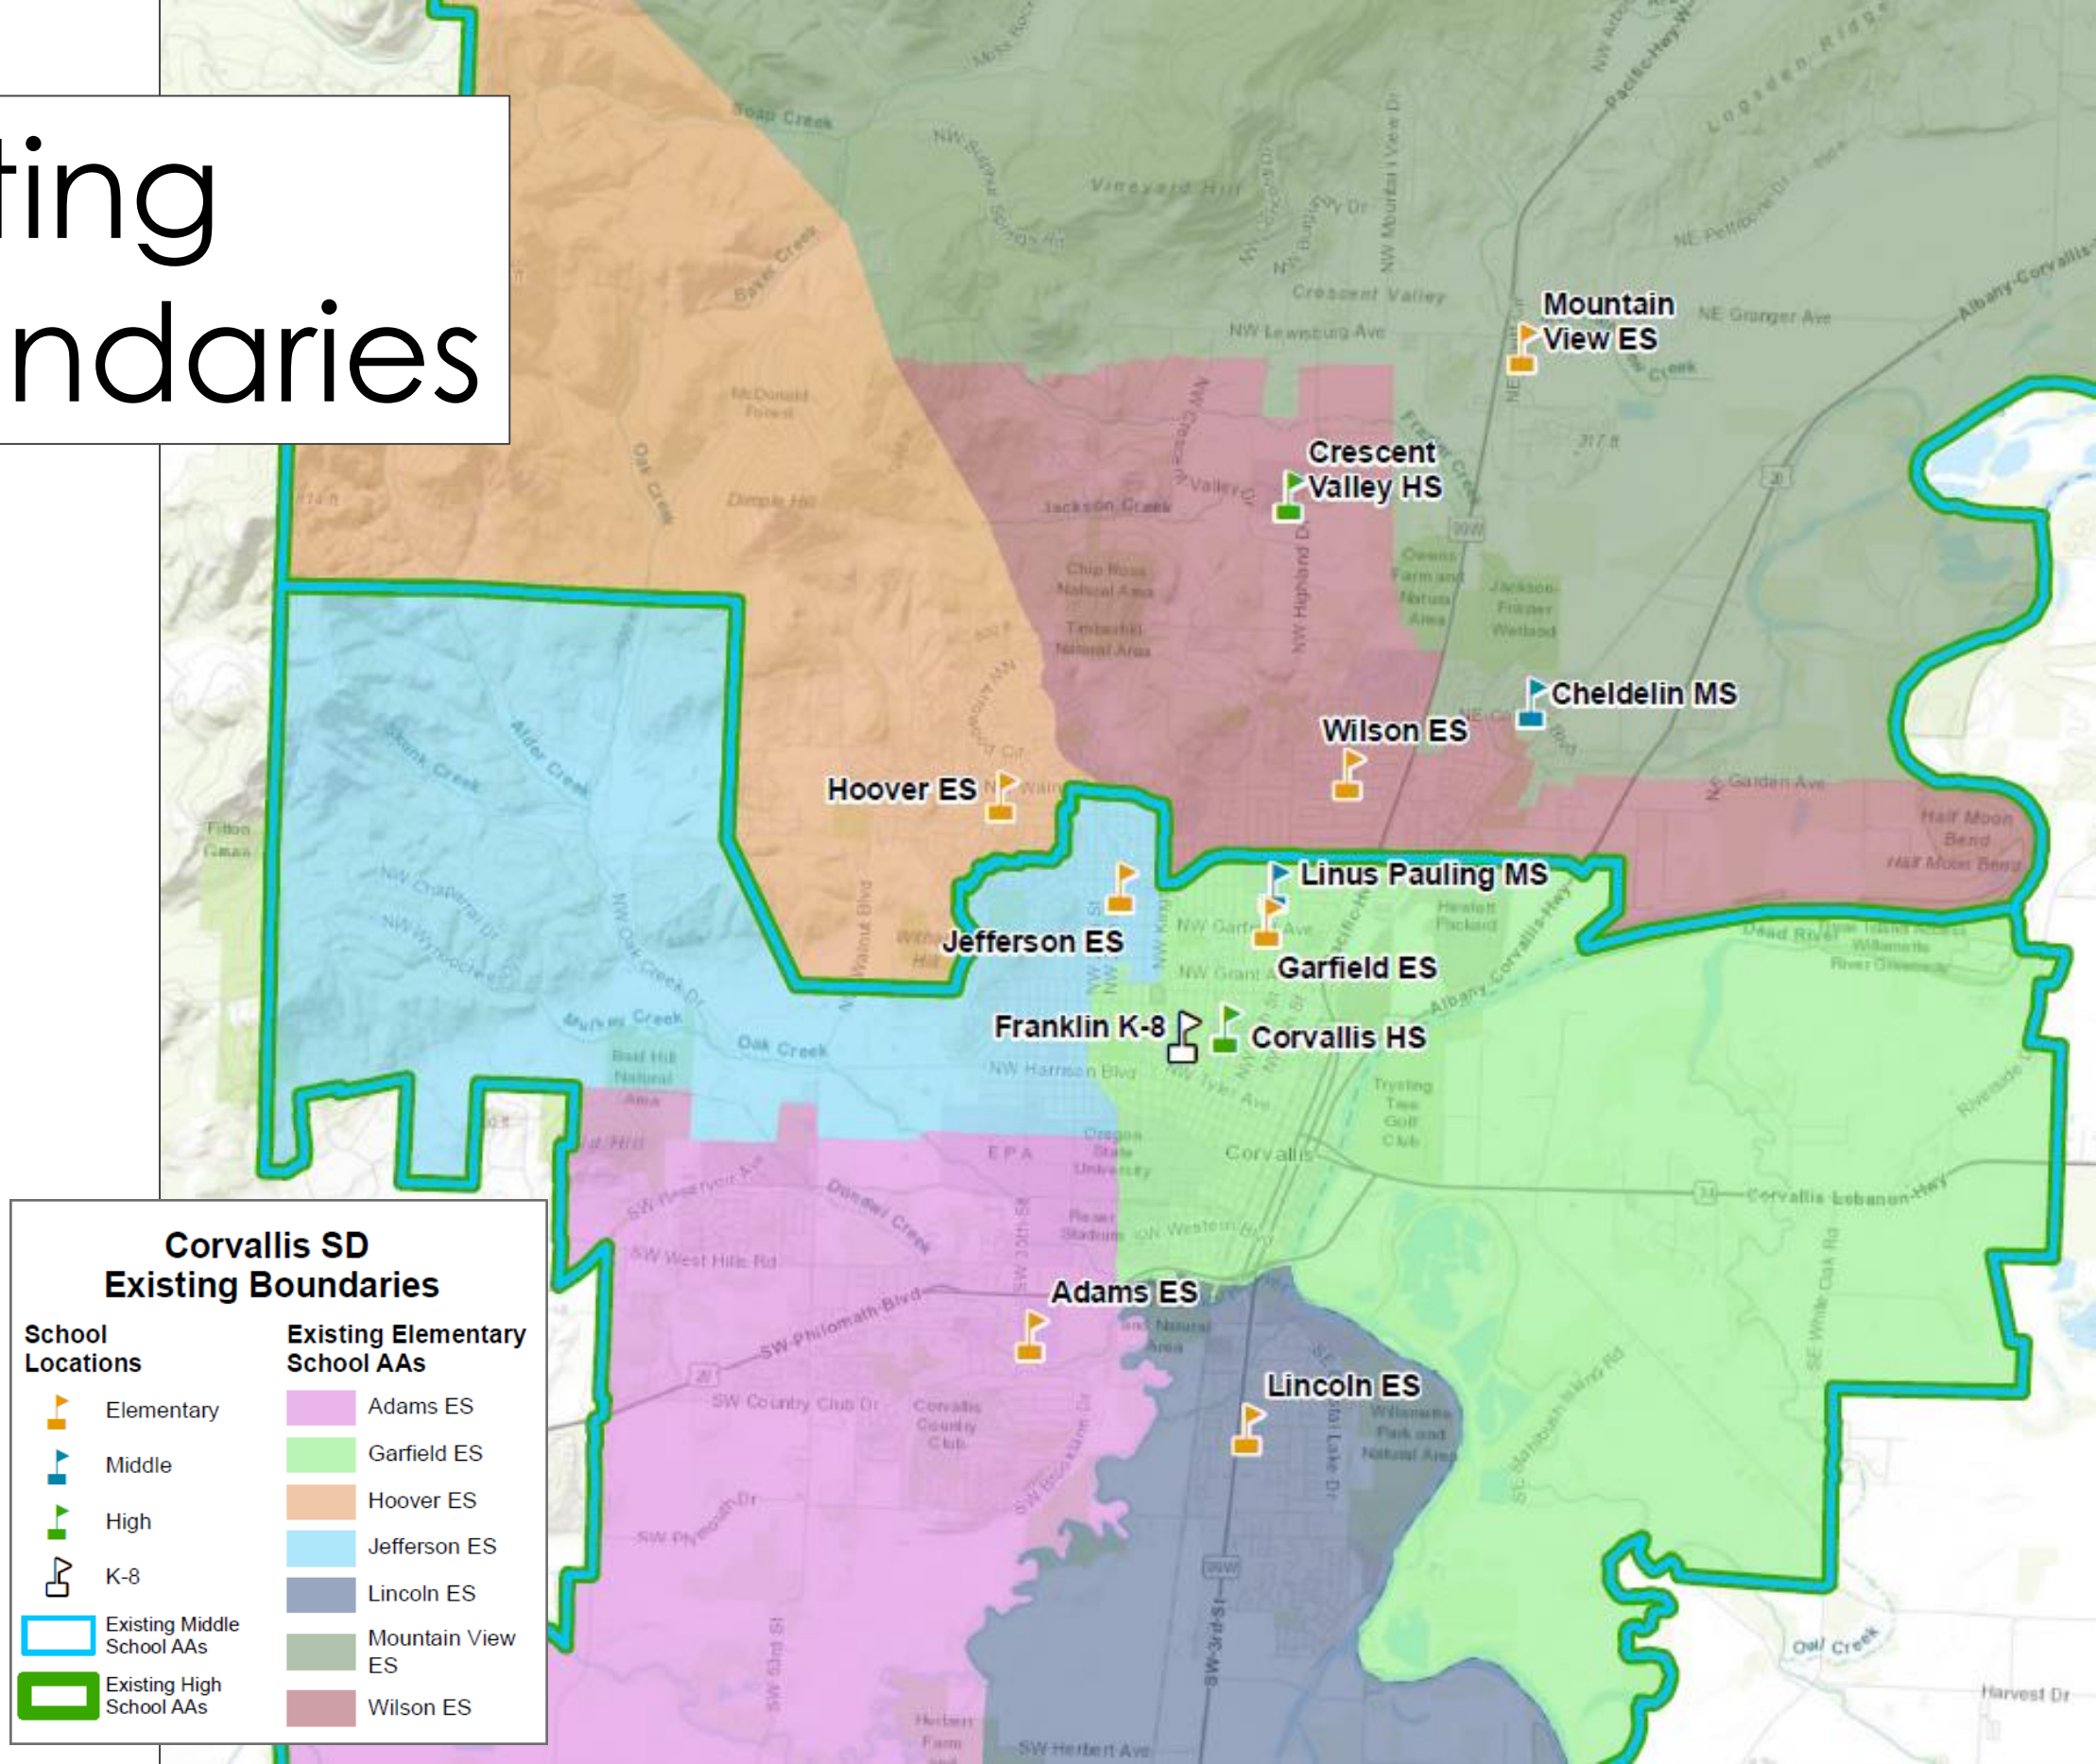

Existing Boundaries

Corvallis SD Existing Boundaries

School Locations		Existing Elementary School AAs	
	Elementary		Adams ES
	Middle		Garfield ES
	High		Hoover ES
	K-8		Jefferson ES
	Existing Middle School AAs		Lincoln ES
	Existing High School AAs		Mountain View ES
			Wilson ES

Springboard Proposal

Hashed areas illustrate areas that have changed

Corvallis SD Springboard Overview	
	Elementary
	Middle
	High
	K-8
	Springboard Middle School AAs
	Springboard High School AAs
	Adams ES
	Garfield ES
	Hoover ES
	Jefferson ES
	Lincoln ES
	Mountain View ES
	Wilson ES

Subject to change throughout the boundary review process